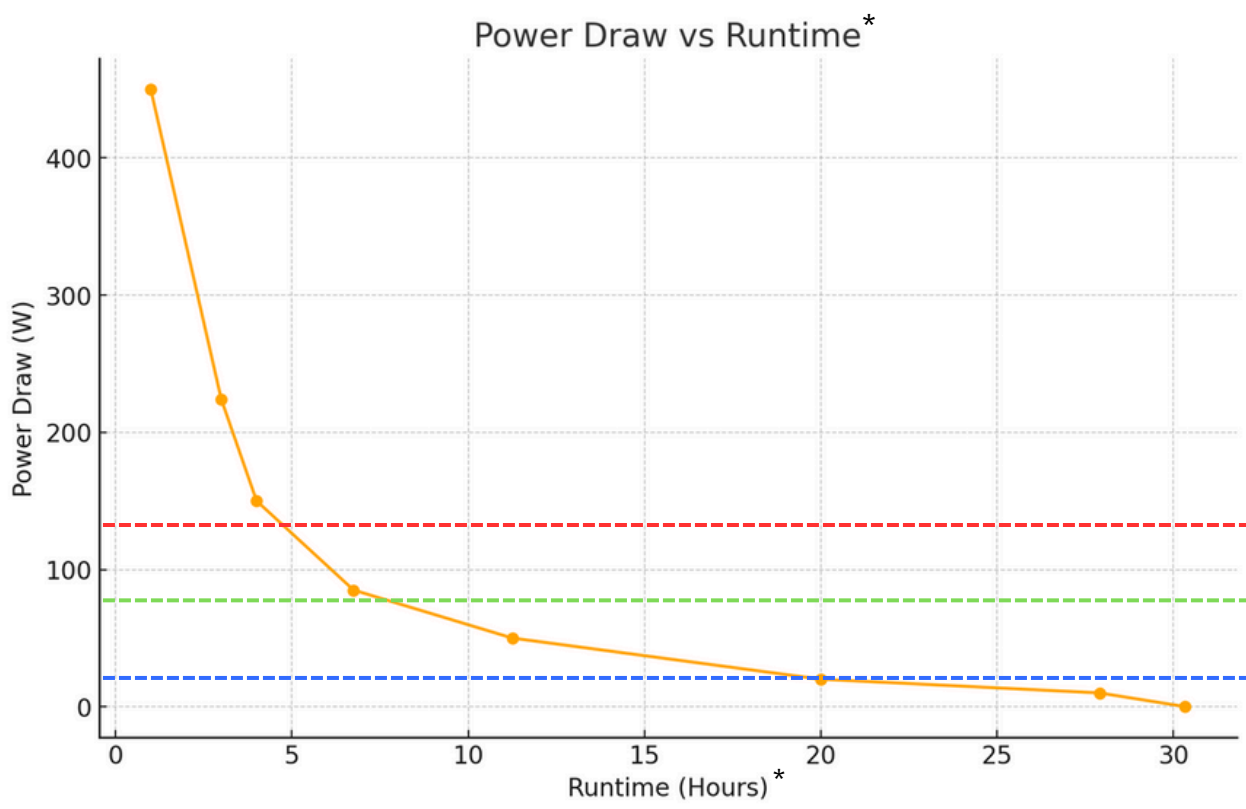

- Reskube
- - - Starlink (Mini)
- - - Starlink (Standard)
- - - Starlink (High Performance Dish)

\*Runtime is calculated for overnight use (off-solar). Reskube will run continuously during the day when connected to solar power.