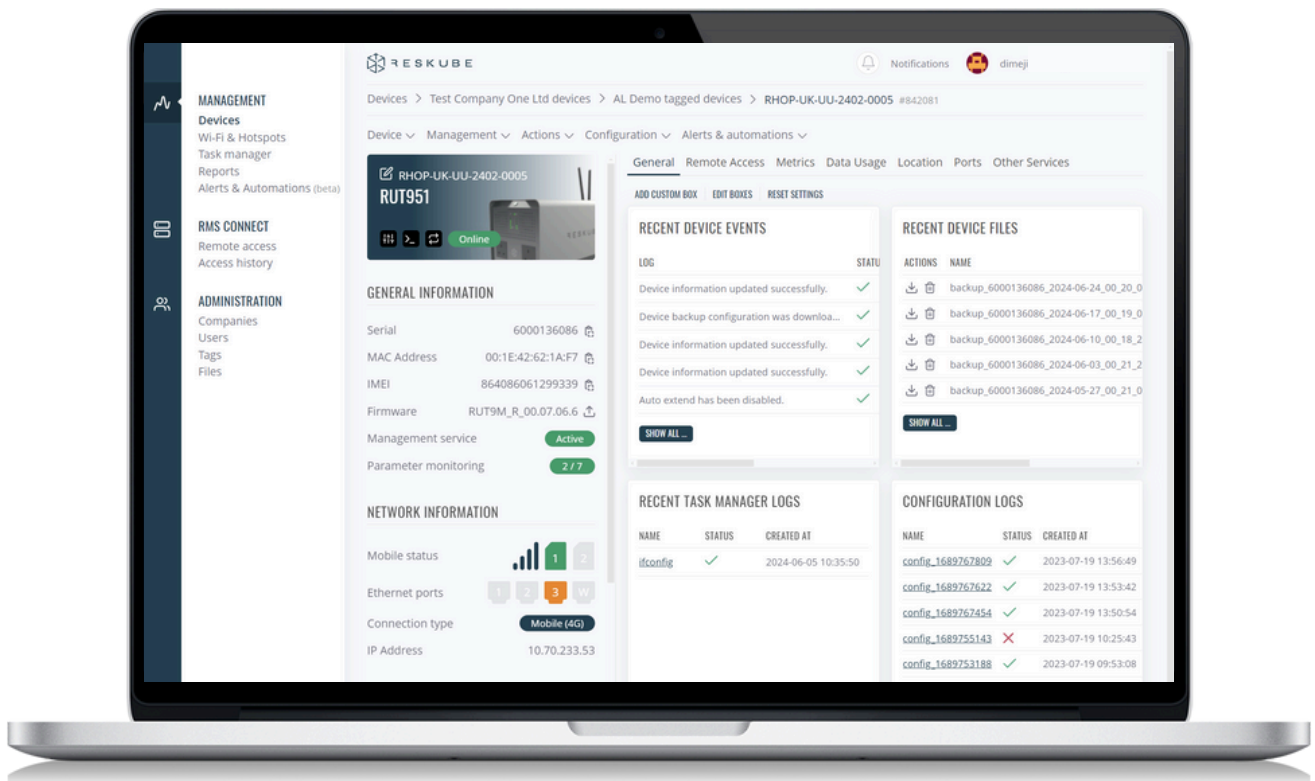

## Reskube WiFi Anywhere: Meeting the Need

Reskube WiFi Anywhere addresses these critical needs by providing a simply deployed single package combining Reskube’s remotely supported resilient energy and internet solutions, solar power and Starlink’s advanced satellite internet technology.

This all-in-one solution ensures that users can stay connected and powered, no matter how remote their location.

- **Seamless Connectivity:** With Starlink, users can enjoy high-speed and low latency internet in even the most isolated places on the planet.
- **Reliable Power Supply:** Reskube provides a robust power solution with built-in backup options to ensure uninterrupted service, even during power outages.

- Reskube
- - - Starlink (Mini)
- - - Starlink (Standard)
- - - Starlink (High Performance Dish)

\*Runtime is calculated for overnight use (off-solar). Reskube will run continuously during the day when connected to solar power.

- **Remote Control and Monitoring:** Remote locations often have little or no technical resource, so they must be supported by remote IT Teams.

The Remote Management System (RMS) allows for easy management of your Reskube systems **and any connected devices** from anywhere in the world. The RMS enables remote support, performance monitoring, power management, and internet connectivity oversight, all while providing real-time data and alerts. This ensures that on-site teams require minimal technical knowledge, eliminating the need for technical staff to travel to remote sites.