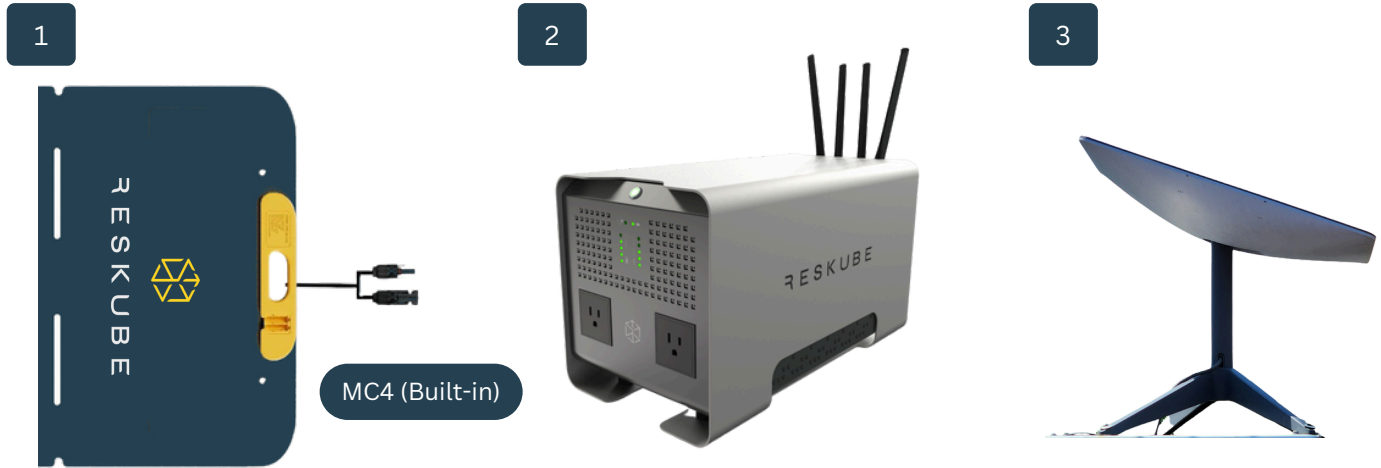

As easy as 1, 2, 3...

Solar Panel	Reskube	Starlink
400W/40V Output - IP67 - Easy set-up - Portable & foldable	- Long-life LFPO4 Battery 768Wh - High-performance IOT 4G LTE - Super-fast 2hr charging - WiFi Range 330ft (100m) - WiFi Range 330ft (100m) - Dual SIMs - Up to 3 concurrent data sources - Remote Visibility and Control - Transportable in Peli Case	40-220+ Mbps Download 8-25+ Mbps Upload - Low Latency LEO Link - Global coverage - Transportable in Peli Case
Operational Dimensions		
41.7 x 93.1 x 0.98 in (105.8 x 236.5 x 2.5cm) 38lbs (17kg)	9 x 8.2 x 15.7 in (23 x 21 x 40cm) 28.5lbs (13kg)	19 x 12 x 24 in (50 x 30 x 61cm) 9.2lbs (4.2kg)

Optional: Managed Power over Ethernet (PoE) Switch, WiFi Access Point

Reskube's WiFi Anywhere is transforming global connectivity, ensuring continuous power and communication for disaster relief, remote education, healthcare, and more, no matter your location.

For more information on how to get started with Reskube WiFi Anywhere or if you have additional questions, contact Reskube at info@reskube.com or call +44 20 3773 6995.

Office
City Reach
5 Greenwich View
London, E14 9NN

Contact
info@reskube.com
www.reskube.com
+44 20 3773 6995

RESKUBE